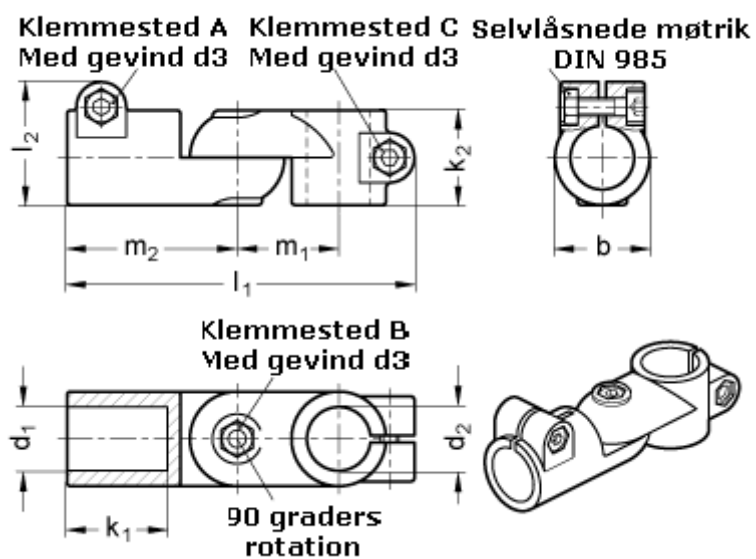

Article number: 20284B50B40S2SW

Description: E+G Swivel connector joint
GN284-B50-B40-2-SW

Measures

$b = 65$	$m1 = 70$
$d1 = B50$	$m2 = 115$
$d2 = B40$	
$d3 = M10$	
$k1 = 74.0$	
$k2 = 65$	
$l1 = 230$	
$l2 = 77.5$	